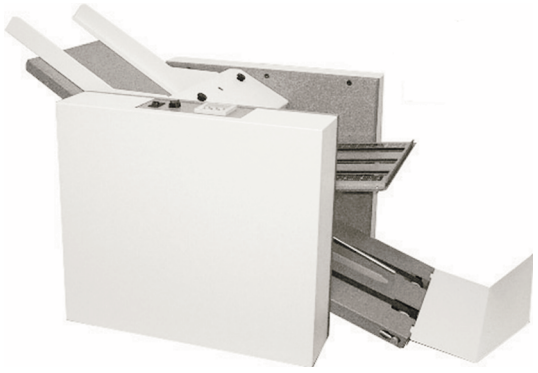

Features

- Integrated output conveyor
- Six-digit manual/batch counter included
- Variable speed settings
- Patented Pressure Seal Technology
- Bottom Feed System
- Stainless Steel Rollers
- Variable Sheet Size
- Completely seals across document – no "pressure zones"

Benefits

- Secure Document Processing
- Reduce Costly Reruns
- Improved Productivity
- Simplicity of Design
- Compact & Durable without Compromising Throughput

PS MAILERS 5K

Capable of folding and sealing 7,000 forms per hour, the **5K** ships standard with a six-digit manual/batch counter and conveyor table.

Specifications for the 5K	
Variable Speed	7,000/hour
Duty Cycle	Unlimited
Paper Size	Up to 17" length x 8-1/2" width
Fold Types	Z, EZ, C, V, Return Envelope and custom folds
Size	14" height x 22" length x 17" depth
Weight	115 lbs.
Warranty	90-days